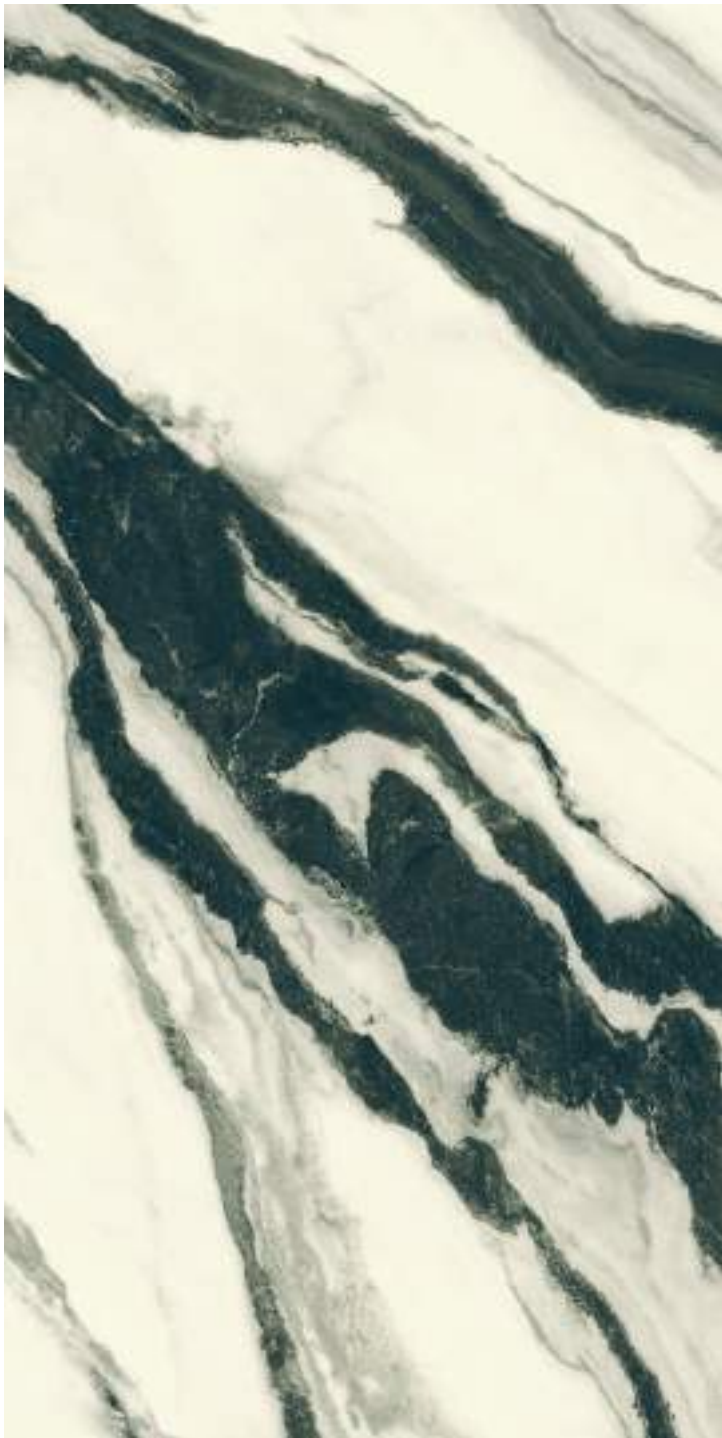

PANDA

Gres Porcellanato
Porcelain Stoneware

FORMATO / SIZE

162x324 cm 64"x127"
full size (12 mm)

160x320 cm 63"x126"
Rett. Rect. (6,5 mm)

SPESSORI / THICKNESSES

6,5 mm 0.25"
12 mm 0.47"

FINITURE / FINISHES

Naturale Matt
Levigato Polished
*Honed Honed

*Ordine minimo 50 lastre per articolo, anche suddiviso tra le 2 facce.
MOQ 50 slabs per item, also split between the 2 faces.

Stuoia disponibile, a pagamento, su richiesta.
Fiber available upon request, with surcharge.